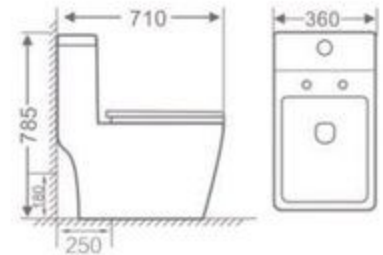

ONE PIECE WASH DOWN PEDESTAL WATER CLOSET

WC 1004

c/w Dual Flush Push Button
c/w Straight Outlet Connector
c/w PP Soft Toilet Seat Cover