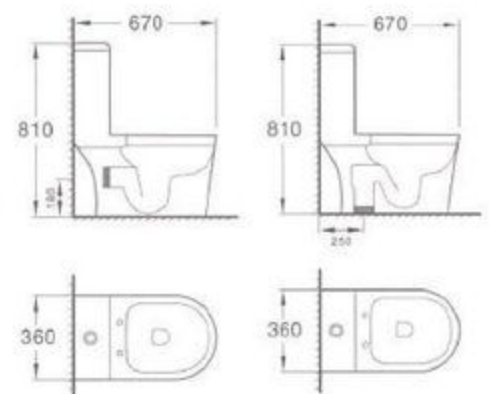

WATER CLOSET

ONE PIECE WASH DOWN PEDESTAL WATER CLOSET *

WC 1001

c/w Dual Flush Push Button
c/w Straight Outlet Connector
c/w PP Soft Toilet Seat Cover

ONE PIECE WASH DOWN PEDESTAL WATER CLOSET

WC 1002

c/w Dual Flush Push Button
c/w Straight Outlet Connector
c/w PP Soft Toilet Seat Cover

ONE PIECE WASH DOWN PEDESTAL WATER CLOSET

WC 1003

c/w Dual Flush Push Button
c/w Straight Outlet Connector
c/w PP Soft Toilet Seat Cover

ONE PIECE WASH DOWN PEDESTAL WATER CLOSET

WC 1004

c/w Dual Flush Push Button
c/w Straight Outlet Connector
c/w PP Soft Toilet Seat Cover

ONE PIECE WASH DOWN PEDESTAL WATER CLOSET *

WC 1005

c/w Dual Flush Push Button
c/w Straight Outlet Connector
c/w PP Soft Toilet Seat Cover

ONE PIECE WASH DOWN PEDESTAL WATER CLOSET *

WC 1006

c/w Dual Flush Push Button
c/w Straight Outlet Connector
c/w PP Soft Toilet Seat Cover