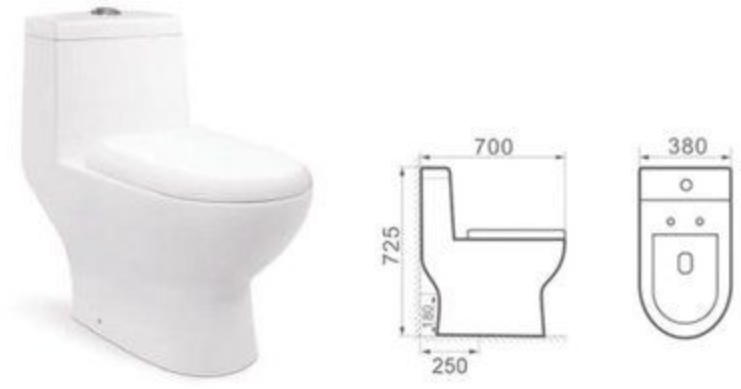

WATER CLOSET

ONE PIECE WASH DOWN PEDESTAL WATER CLOSET *

WC 1001

c/w Dual Flush Push Button
c/w Straight Outlet Connector
c/w PP Soft Toilet Seat Cover

ONE PIECE WASH DOWN PEDESTAL WATER CLOSET

WC 1002

c/w Dual Flush Push Button
c/w Straight Outlet Connector
c/w PP Soft Toilet Seat Cover

ONE PIECE WASH DOWN PEDESTAL WATER CLOSET

WC 1003

c/w Dual Flush Push Button
c/w Straight Outlet Connector
c/w PP Soft Toilet Seat Cover

ONE PIECE WASH DOWN PEDESTAL WATER CLOSET

WC 1004

c/w Dual Flush Push Button
c/w Straight Outlet Connector
c/w PP Soft Toilet Seat Cover

ONE PIECE WASH DOWN PEDESTAL WATER CLOSET *

WC 1005

c/w Dual Flush Push Button
c/w Straight Outlet Connector
c/w PP Soft Toilet Seat Cover

ONE PIECE WASH DOWN PEDESTAL WATER CLOSET *

WC 1006

c/w Dual Flush Push Button
c/w Straight Outlet Connector
c/w PP Soft Toilet Seat Cover

* Available in both P & S Trap.

**ONE PIECE WASH DOWN
PEDESTAL WATER CLOSET**

WC 1007

c/w Dual Flush Push Button
c/w Straight Outlet Connector
c/w PP Soft Toilet Seat Cover

**ONE PIECE WASH DOWN
PEDESTAL WATER CLOSET ***