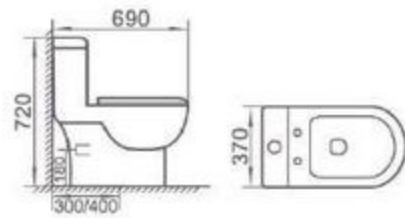

WATER CLOSET

ONE PIECE WASH DOWN PEDESTAL WATER CLOSET *

WC 1001

c/w Dual Flush Push Button
c/w Straight Outlet Connector
c/w PP Soft Toilet Seat Cover

ONE PIECE WASH DOWN PEDESTAL WATER CLOSET

WC 1002

c/w Dual Flush Push Button
c/w Straight Outlet Connector
c/w PP Soft Toilet Seat Cover

ONE PIECE WASH DOWN PEDESTAL WATER CLOSET

WC 1003

c/w Dual Flush Push Button
c/w Straight Outlet Connector
c/w PP Soft Toilet Seat Cover

ONE PIECE WASH DOWN PEDESTAL WATER CLOSET

WC 1004

c/w Dual Flush Push Button
c/w Straight Outlet Connector
c/w PP Soft Toilet Seat Cover