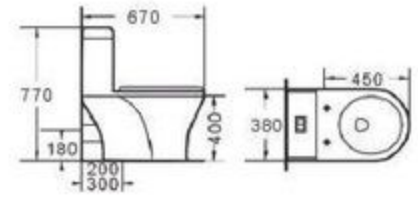

WATER CLOSET

ONE PIECE WASH DOWN PEDESTAL WATER CLOSET *

WC 1001

c/w Dual Flush Push Button
c/w Straight Outlet Connector
c/w PP Soft Toilet Seat Cover

ONE PIECE WASH DOWN PEDESTAL WATER CLOSET

WC 1002

c/w Dual Flush Push Button
c/w Straight Outlet Connector
c/w PP Soft Toilet Seat Cover

ONE PIECE WASH DOWN PEDESTAL WATER CLOSET

WC 1003

c/w Dual Flush Push Button
c/w Straight Outlet Connector
c/w PP Soft Toilet Seat Cover

ONE PIECE WASH DOWN PEDESTAL WATER CLOSET

WC 1004

c/w Dual Flush Push Button
c/w Straight Outlet Connector
c/w PP Soft Toilet Seat Cover