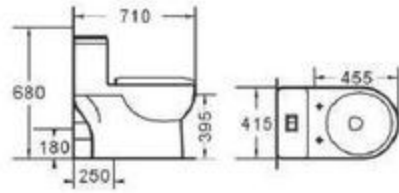

WATER CLOSET

ONE PIECE WASH DOWN PEDESTAL WATER CLOSET *

WC 1001

c/w Dual Flush Push Button
c/w Straight Outlet Connector
c/w PP Soft Toilet Seat Cover

ONE PIECE WASH DOWN PEDESTAL WATER CLOSET

WC 1002

c/w Dual Flush Push Button
c/w Straight Outlet Connector
c/w PP Soft Toilet Seat Cover

ONE PIECE WASH DOWN PEDESTAL WATER CLOSET

WC 1003

c/w Dual Flush Push Button
c/w Straight Outlet Connector
c/w PP Soft Toilet Seat Cover

ONE PIECE WASH DOWN PEDESTAL WATER CLOSET

WC 1004

c/w Dual Flush Push Button
c/w Straight Outlet Connector
c/w PP Soft Toilet Seat Cover