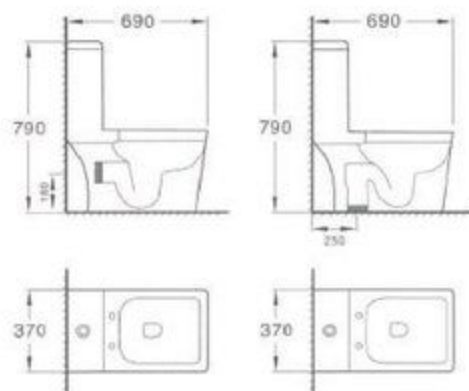

WATER CLOSET

ONE PIECE WASH DOWN PEDESTAL WATER CLOSET *

WC 1001

c/w Dual Flush Push Button
c/w Straight Outlet Connector
c/w PP Soft Toilet Seat Cover

ONE PIECE WASH DOWN PEDESTAL WATER CLOSET

WC 1002

c/w Dual Flush Push Button
c/w Straight Outlet Connector
c/w PP Soft Toilet Seat Cover

ONE PIECE WASH DOWN PEDESTAL WATER CLOSET

WC 1003

c/w Dual Flush Push Button
c/w Straight Outlet Connector
c/w PP Soft Toilet Seat Cover

ONE PIECE WASH DOWN PEDESTAL WATER CLOSET

WC 1004

c/w Dual Flush Push Button
c/w Straight Outlet Connector
c/w PP Soft Toilet Seat Cover

ONE PIECE WASH DOWN PEDESTAL WATER CLOSET *

WC 1005

c/w Dual Flush Push Button
c/w Straight Outlet Connector
c/w PP Soft Toilet Seat Cover

ONE PIECE WASH DOWN PEDESTAL WATER CLOSET *

WC 1006

c/w Dual Flush Push Button
c/w Straight Outlet Connector
c/w PP Soft Toilet Seat Cover